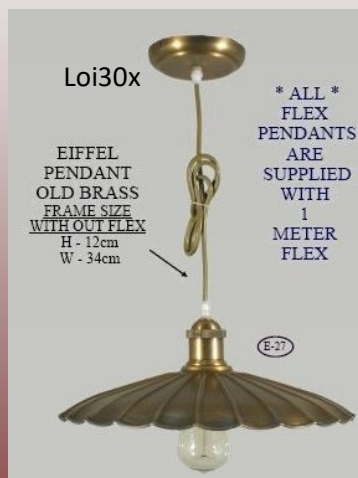

# NZ INSPIRATIONS

(All product stocked in NZ)

**VOL 23**

Stockton Range

1000473

Stockton Medium Bronze

H 26cm W 31cm

1000475

Stockton Small Bronze H 21cm W 26cm

Ironsides Chrome

2000005

420mm H 380 W

1m flex

Eiffel Pendants

Loi28x

EIFFEL  
PENDANT  
BRONZE  
FRAME SIZE  
WITH OUT FLEX  
H - 12cm  
W - 34cm

Loi30x

EIFFEL  
PENDANT  
OLD BRASS  
FRAME SIZE  
WITH OUT FLEX  
H - 12cm  
W - 34cm

\* ALL \*  
FLEX  
PENDANTS  
ARE  
SUPPLIED  
WITH  
1  
METER  
FLEX

Loi29x

EIFFEL  
PENDANT  
OLD NICKEL  
FRAME SIZE  
WITH OUT FLEX  
H - 12cm  
W - 34cm