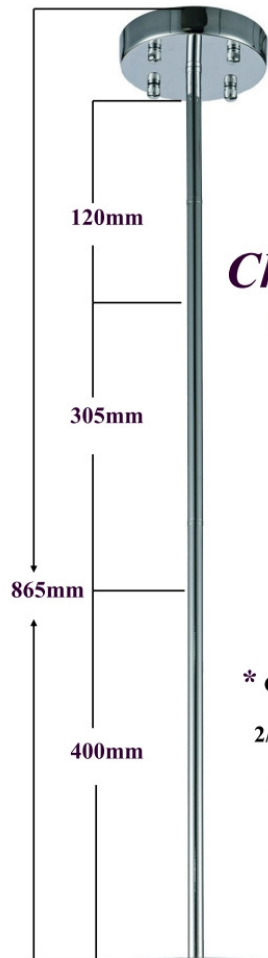

BRIGITTE 3 LIGHT

SUPPLIED  
WITH  
1/2 MT  
METER  
CHAIN

Lin567x

BRIGITTE  
3/LT PND  
BLACK-CLEAR /CHROME

FRAME SIZE -  
H - 58cm W - 48cm

DANIELLE 4 LIGHT

Loi362x

DANIELLE  
3/LT + 1/LT PND

FRAME SIZE -  
H - 47cm W - 47cm

\* SUPPLIED \*  
WITH  
1/2  
METER  
CHAIN  
&  
CANOPY

E-14

DANIELLE 9 LIGHT

Loi363

DANIELLE  
6/LT + 3/LT PND

FRAME SIZE -  
H - 54cm W - 64cm

E-14

All product in stock in NZ, but only limited numbers available

**Champagne  
Chrome  
Range**

**1000109**  
**CHAMPAGNE**  
**W/B 2/LT CHROME**  
**E-14 L/H**  
**FRAME SIZE**  
 H - 19cm W - 23cm  
 P - 15cm

*Product  
Shown  
With  
Lights  
On.*

*\*Supplied  
With  
White  
Acrylic  
Diffuser*

**1000108**  
 \* **CHAMPAGNE**  
**SMALL**  
**2/LT CHROME**  
**E-14 L/H**  
**FRAME SIZE**  
 H - 195mm  
 W - 285mm