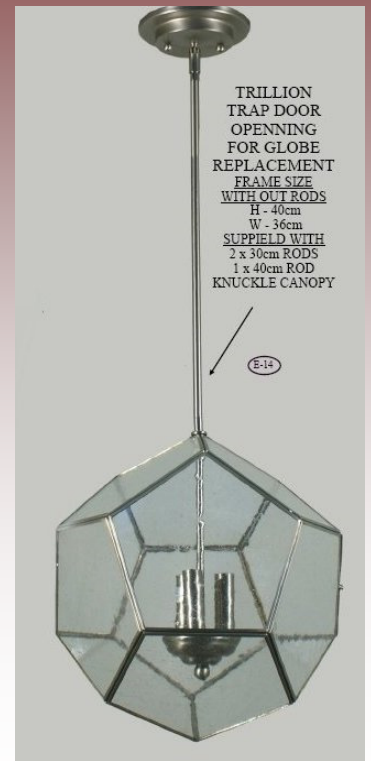

Stockton Small Bronze H 21cm W 26cm

Ironsides Chrome

2000005

420mm H 380 W

1m flex

Eiffel Pendants

Loi28x

EIFFEL  
PENDANT  
BRONZE  
FRAME SIZE  
WITH OUT FLEX  
H - 12cm  
W - 34cm

### WALDORF 3 LIGHT

### OYSTER 2020

Frame size H 19cm W 39cm 3 x E27

All product in stock in NZ, but only limited numbers available

**FUTURA RANGE**

1000214

**DAKOTA Bench**

Lin486x

**TRILLION**