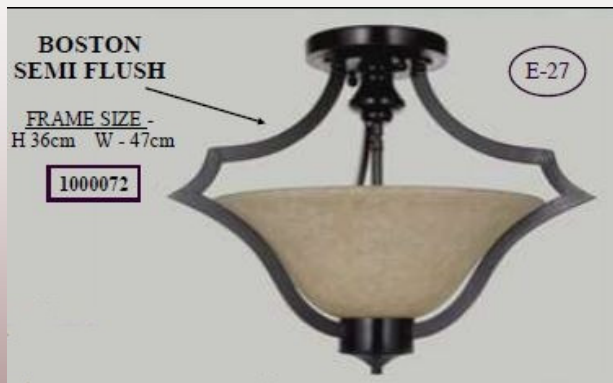

All product in stock in NZ, but only limited numbers available

**BOSTON RANGE**

Arterious 5 light  
1000058

CARLYLIE 4 LIGHT

Loi418x

CARLYLIE  
4/LT  
PENDANT  
FRAME SIZE  
WITH OUT ROD -  
H - 48cm W - 58cm