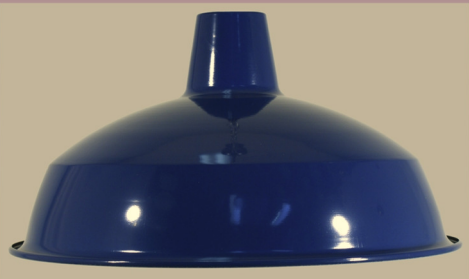

Warehouse Blue 420mm
LM5WBL