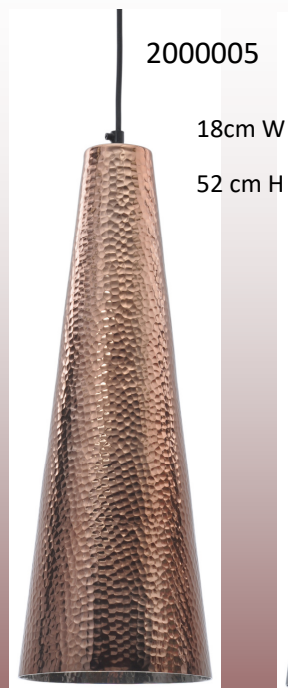

DYNO COPPER

Detonator

CYLINDER COPPER

CYLINDER NICKEL

FOUNDRY

All product in stock in NZ, but only limited numbers available

**WORKSHOP**

2000016  
34 Cm W  
36 cm H