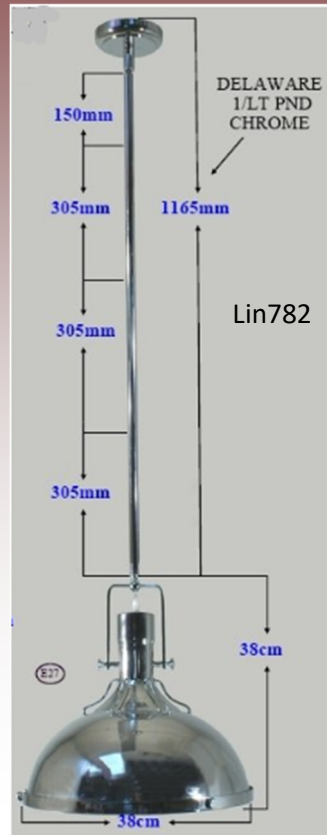

Fiox, Delaware & Industrial and Louvre