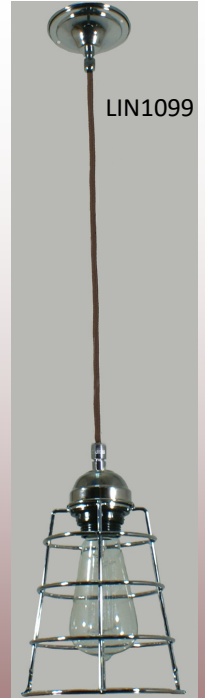

NOTE -  
ROD  
SYSTEM  
SAME  
AS  
6/LT

E-27

Shawshank

Wasco

Pentridge

San Quentin

LIN971

H 20cm W 12cm +  
1m Cord

LIN1157

H 20cm W. 20cm + 1m cord

LIN1118

H 18cm W 20cm + 1m cord

LIN1099

H 28cm W 16cm +  
1m cord

All product in stock in NZ, but only limited numbers available

MODULUS

DYNO COPPER

Detonator

CYLINDER COPPER

CYLINDER NICKEL

FOUNDRY

All product in stock in NZ, but only limited numbers available

**WORKSHOP**

2000016  
34 Cm W  
36 cm H