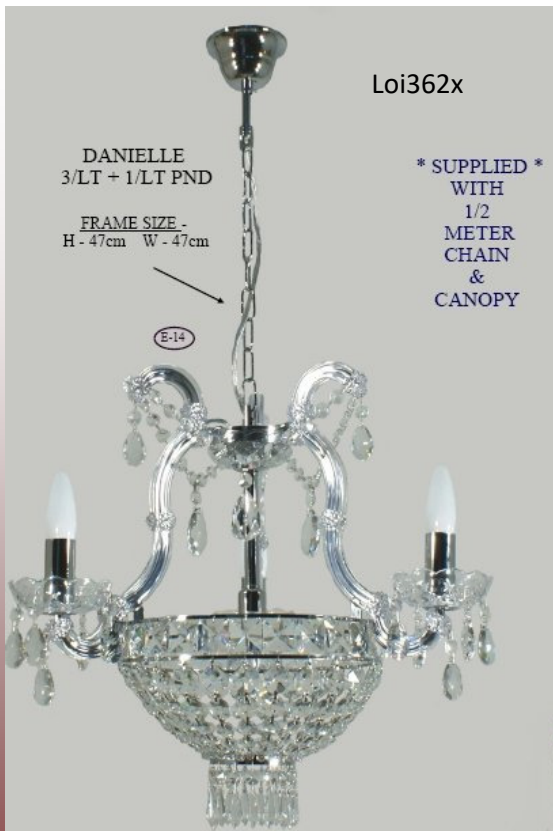

Loi383x

JULIETTE  
3/LT PND  
CLEAR  
CHROME

FRAME SIZE -  
H - 60cm  
W - 50cm

B15

NEW  
STOCK  
E14

All product in stock in NZ, but only limited numbers available

VIENNA 9LIGHT

Loi356 x  
H 65cm W 66cm

BRIGITTE 3 LIGHT

SUPPLIED  
WITH  
1/2 MT  
METER  
CHAIN

Lin567x

BRIGITTE  
3/LT PND  
BLACK-CLEAR /CHROME

FRAME SIZE -  
H - 58cm W - 48cm

DANIELLE 4 LIGHT

Loi362x

DANIELLE  
3/LT + 1/LT PND

FRAME SIZE -  
H - 47cm W - 47cm

\* SUPPLIED \*  
WITH  
1/2  
METER  
CHAIN  
&  
CANOPY

E-14

DANIELLE 9 LIGHT

Loi363

DANIELLE  
6/LT + 3/LT PND

FRAME SIZE -  
H - 54cm W - 64cm

E-14

All product in stock in NZ, but only limited numbers available

**Champagne  
Chrome  
Range**

**1000109**  
**CHAMPAGNE**  
**W/B 2/LT CHROME**  
**E-14 L/H**  
**FRAME SIZE**  
 H - 19cm W - 23cm  
 P - 15cm