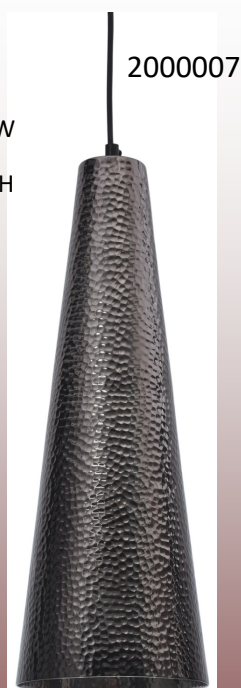

DYNO COPPER

Detonator

CYLINDER COPPER

CYLINDER NICKEL

FOUNDRY

All product in stock in NZ, but only limited numbers available

**WORKSHOP**

2000016  
34 Cm W  
36 cm H