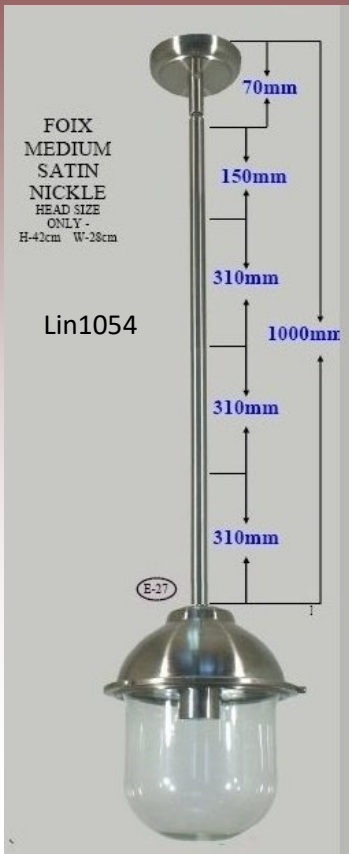

Fiox, Delaware & Industrial and Louvre